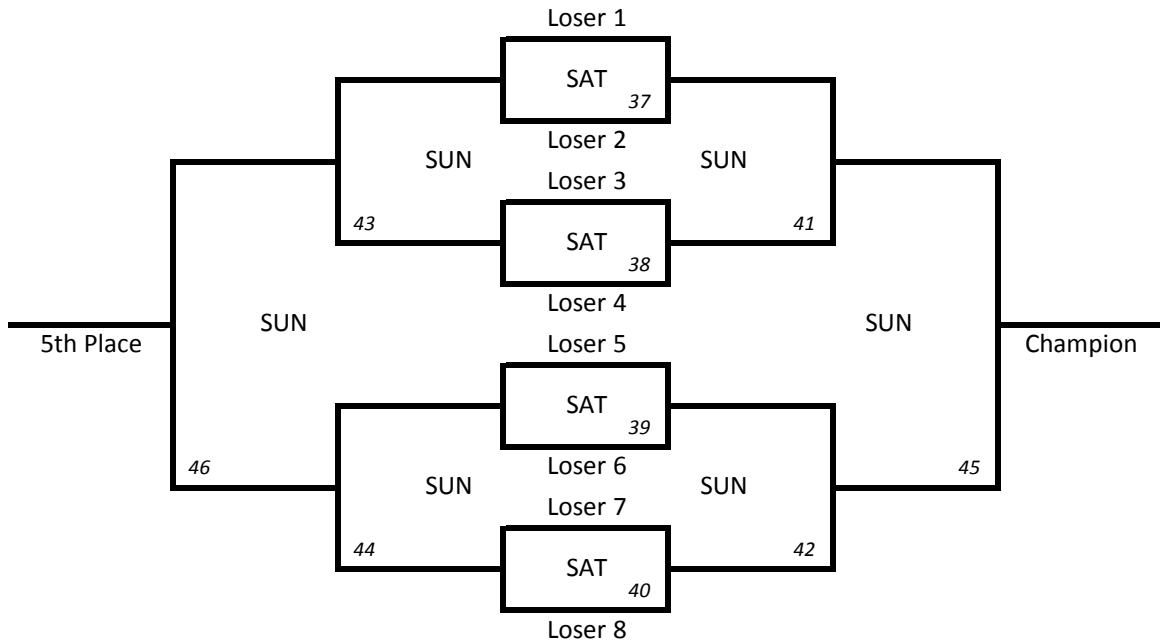

BLUE CHAMPIONSHIP

Global
Sports
Baseball