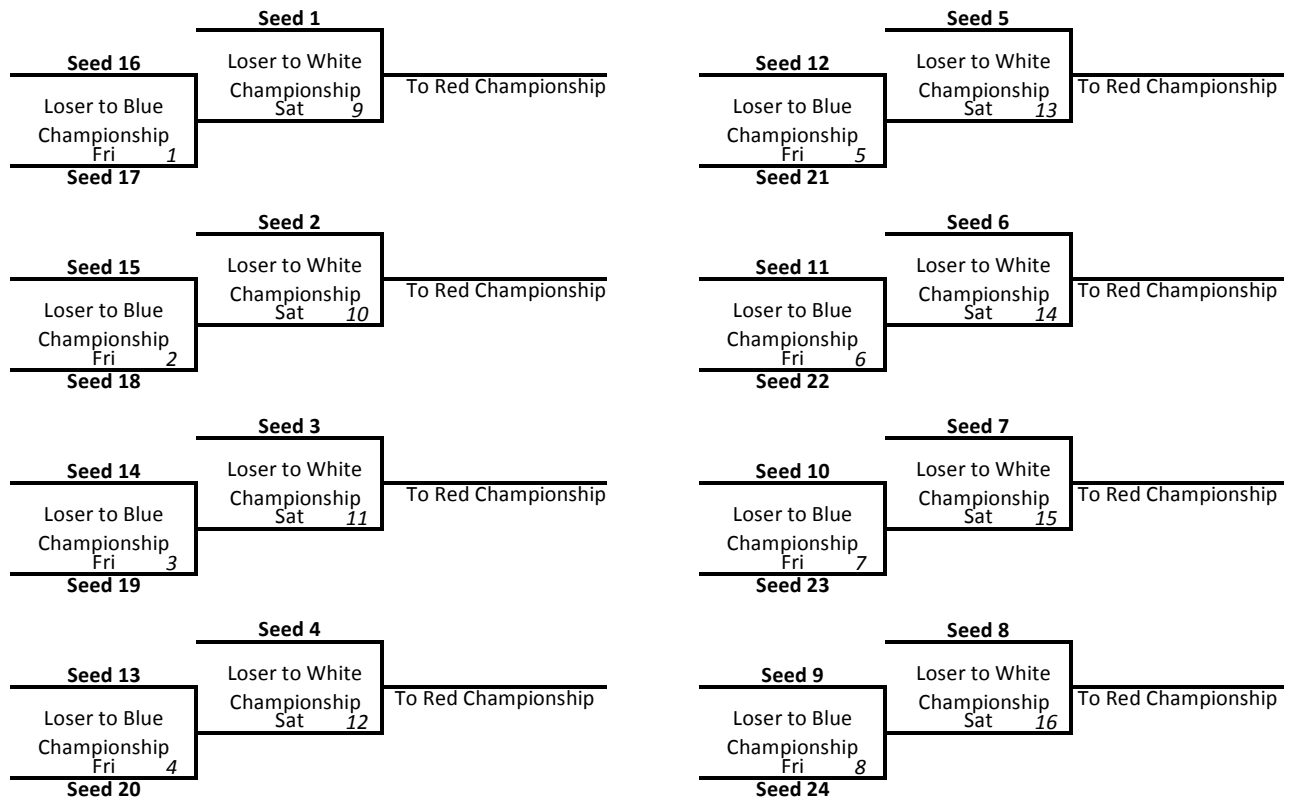

## WORLD SERIES FORMAT

# POOL PLAY

POOL A	POOL B	POOL C	POOL D	POOL E	POOL F
1	1	1	1	1	1
2	2	2	2	2	2
3	3	3	3	3	3
4	4	4	4	4	4

Pool winners plus two wildcards seeded 1 - 8 into bracket play and receive first round bye.

Remaining teams will be seeded 9 - 24 into bracket play. Seeding is based on USSSA pool play / tie breaker criteria.

# BRACKET PLAY